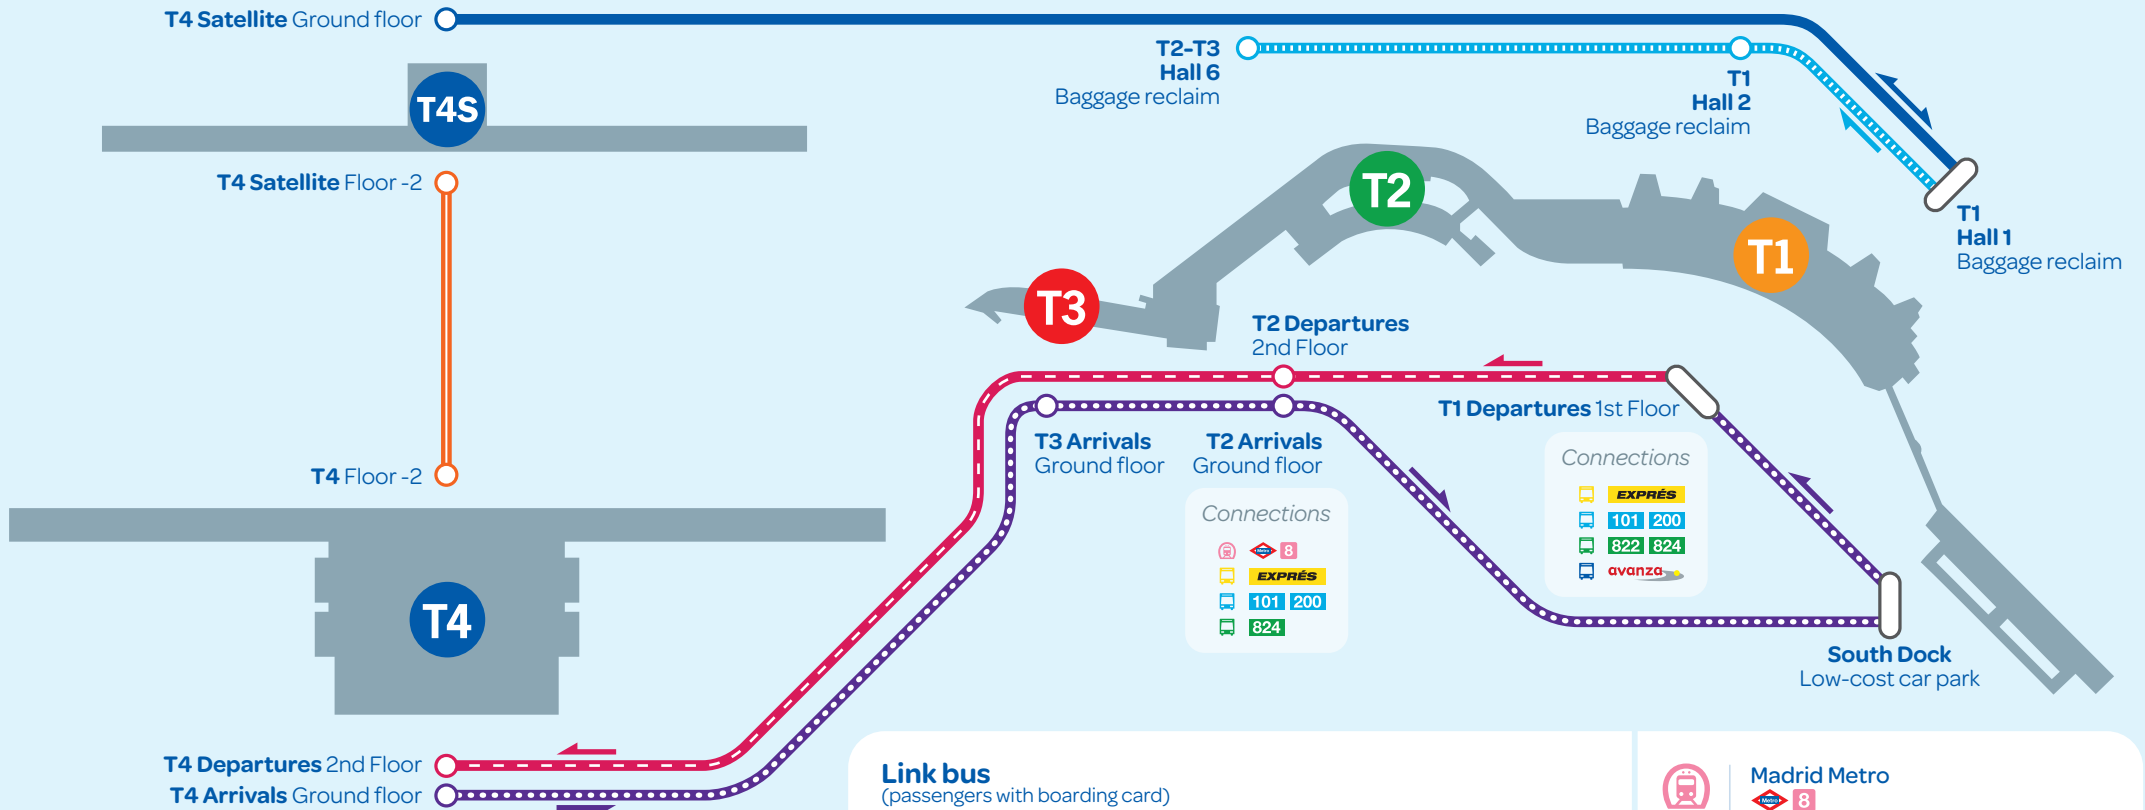

# Connections between terminals

**Connections**

- 8**
- C-1**
- EXPRES**
- 200**
- 827 828**
- ALSA**

**Connections**

- 8**
- EXPRES**
- 101 200**
- 824**

**Connections**

- EXPRES**
- 101 200**
- 822 824**
- avanza**

**Link bus**  
(passengers with boarding card)

- Connections between **T1** and **T4S**
- Connections between **T1**, **T2** and **T3**

**Shuttle bus**  
(passengers without boarding card)

- Connections between **T1**, **T2** and **T4**
- Connections between **T4**, **T3**, **T2**, South Dock and **T1**

**Automatic People Mover (APM)**  
(passengers with boarding card)

- Connections between **T4** and **T4S**

- Madrid Metro** **8**
- Renfe Cercanías (suburban railway)** **C-1**
- Express bus 24 hours** **EXPRES**
- City buses** **101 200**
- Intercity buses** **822 824 827 828**
- Long distance buses** **ALSA avanza**